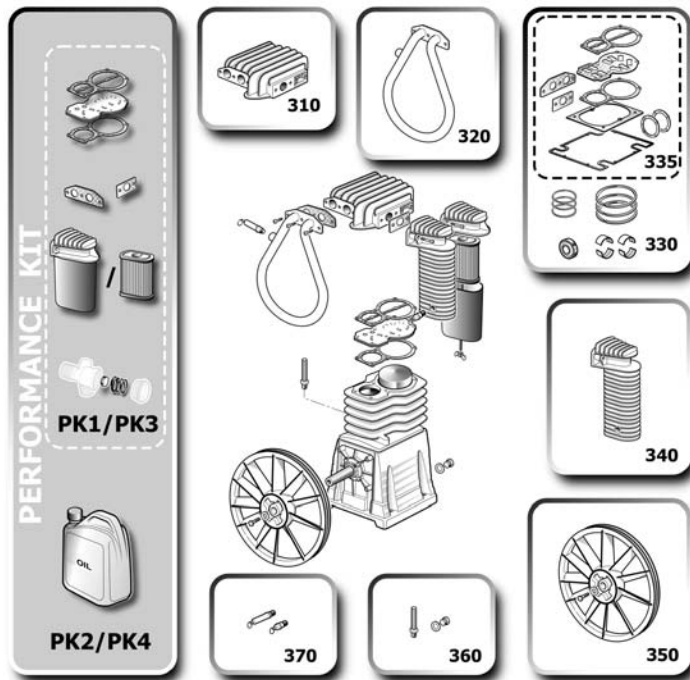

Information

Item 4116019694 Description B 5900B/200 CT 5 5 V400 ITALIA

B5900

A5306

Part

Nr.	Item	Description	End	Q.ty
310	2901324964	Cylinder head kit		1.00 PC
310	2901324964	Cylinder head kit	29/05/05	1.00 PC
320	2901324965	Cooler kit		1.00 PC
320	2901324965	Cooler kit	29/05/05	1.00 PC
330	6229026900	Upgrade kit		1.00 PC
330	6229026900	Upgrade kit	29/05/05	1.00 PC
335	8973037264	Joints kit		1.00 PC
335	8973037264	Joints kit	29/05/05	1.00 PC
340	2901324966	Aftercooler kit		1.00 PC